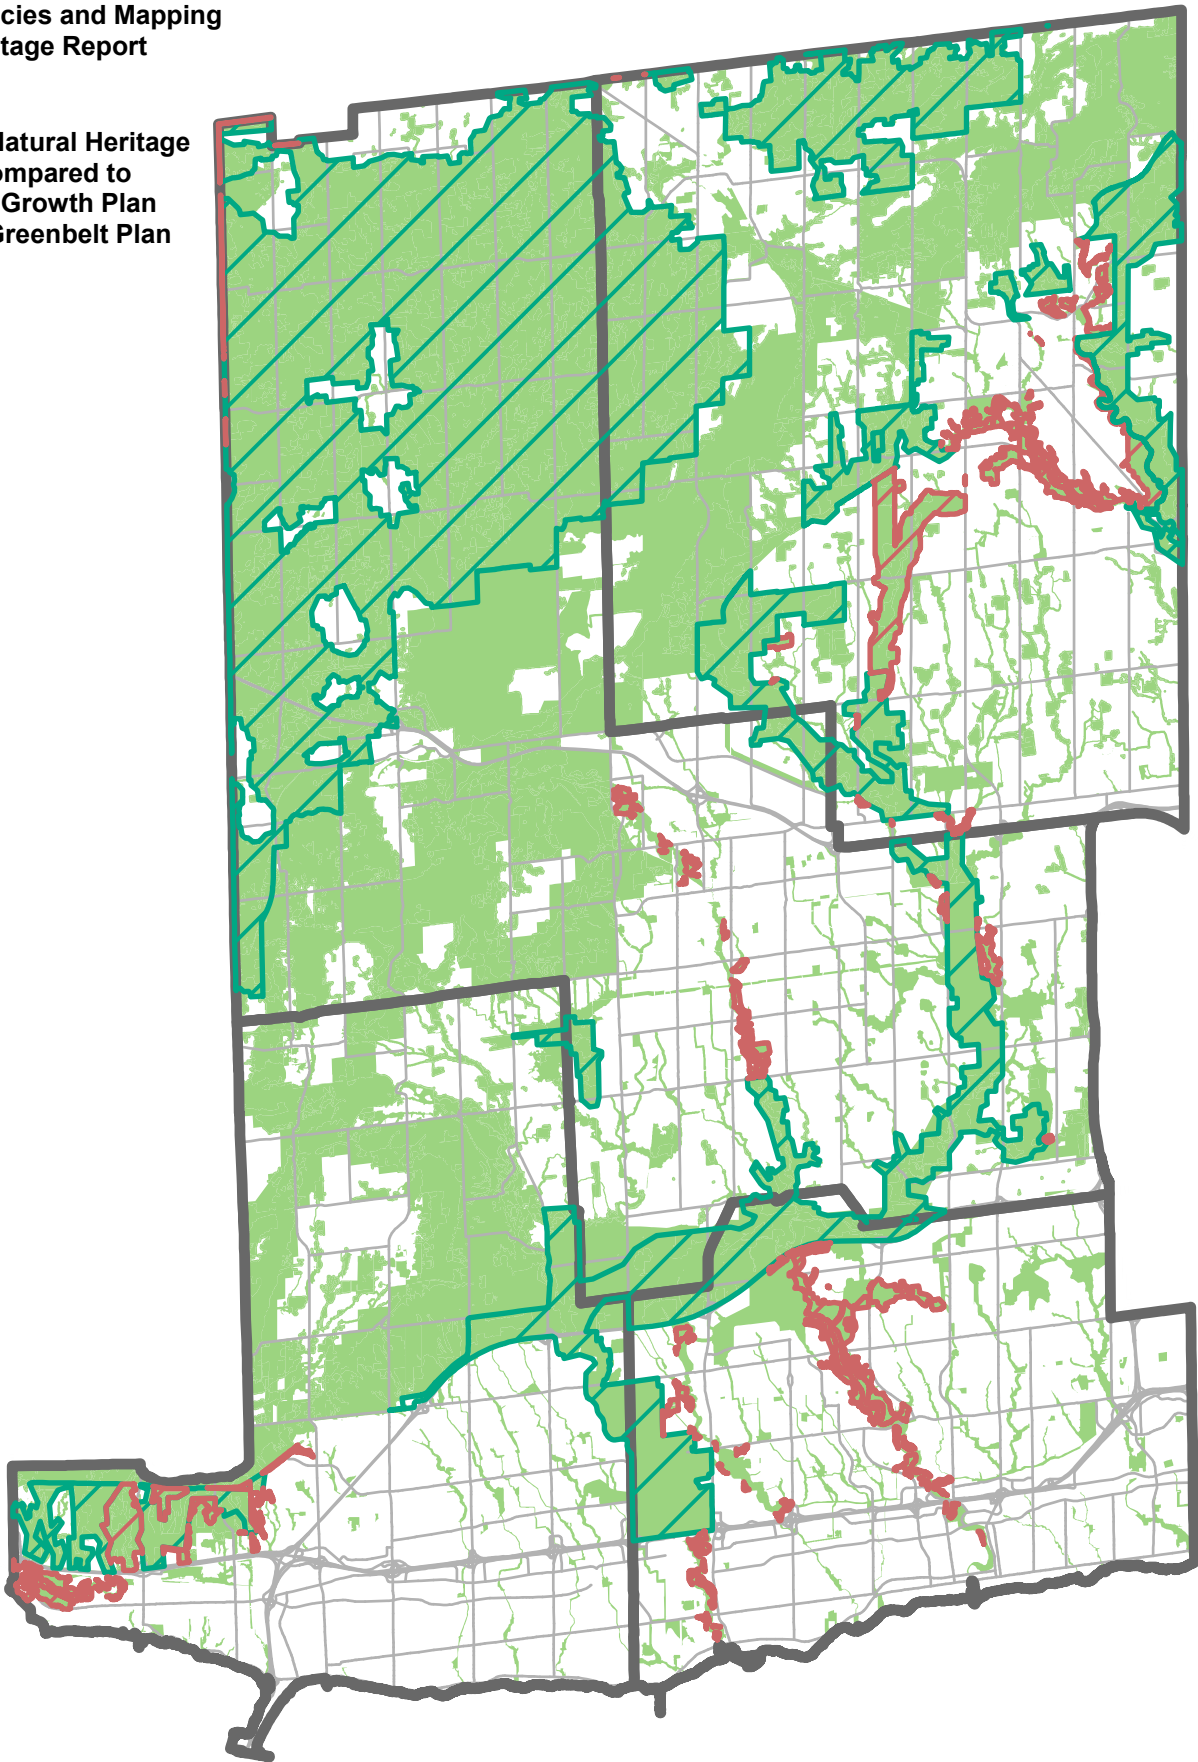

Review of the Regional Official Plan Natural Heritage  
System Policies and Mapping  
Natural Heritage Report

Draft 2019  
Regional Natural Heritage  
System Compared to  
Provincial Growth Plan  
NHS and Greenbelt Plan  
NHS

**Legend**

-  Municipal Boundary
-  Growth Plan NHS
-  Draft 2019 Halton NHS
-  Greenbelt Plan NHS