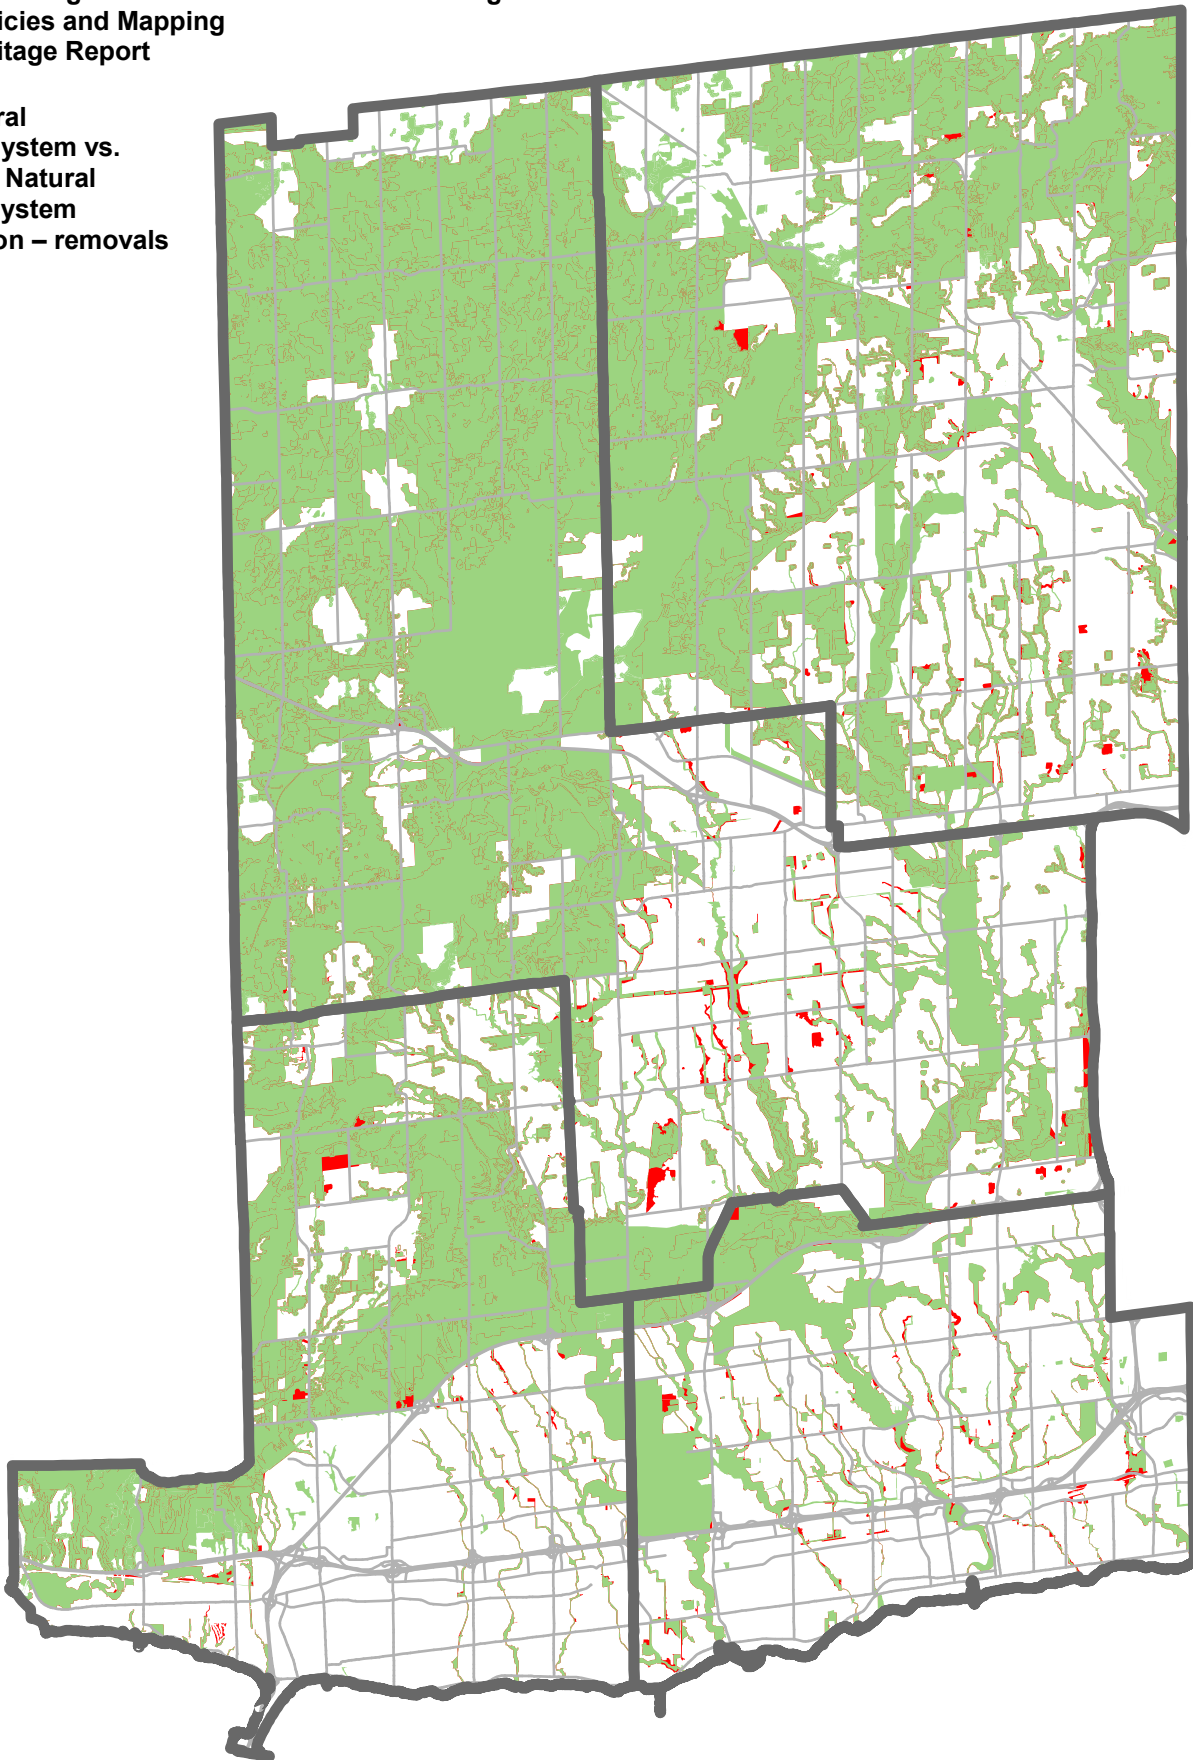

**Review of the Regional Official Plan Natural Heritage
System Policies and Mapping
Natural Heritage Report**

**2009 Natural
Heritage System vs.
Draft 2019 Natural
Heritage System
Comparison – removals
shown**

Legend

-  Municipal Boundary
-  Draft 2019 Halton NHS
-  2009 Halton NHS Removed in 2019 NHS

0 1.25 2.5 5 7.5 10 Kilometers