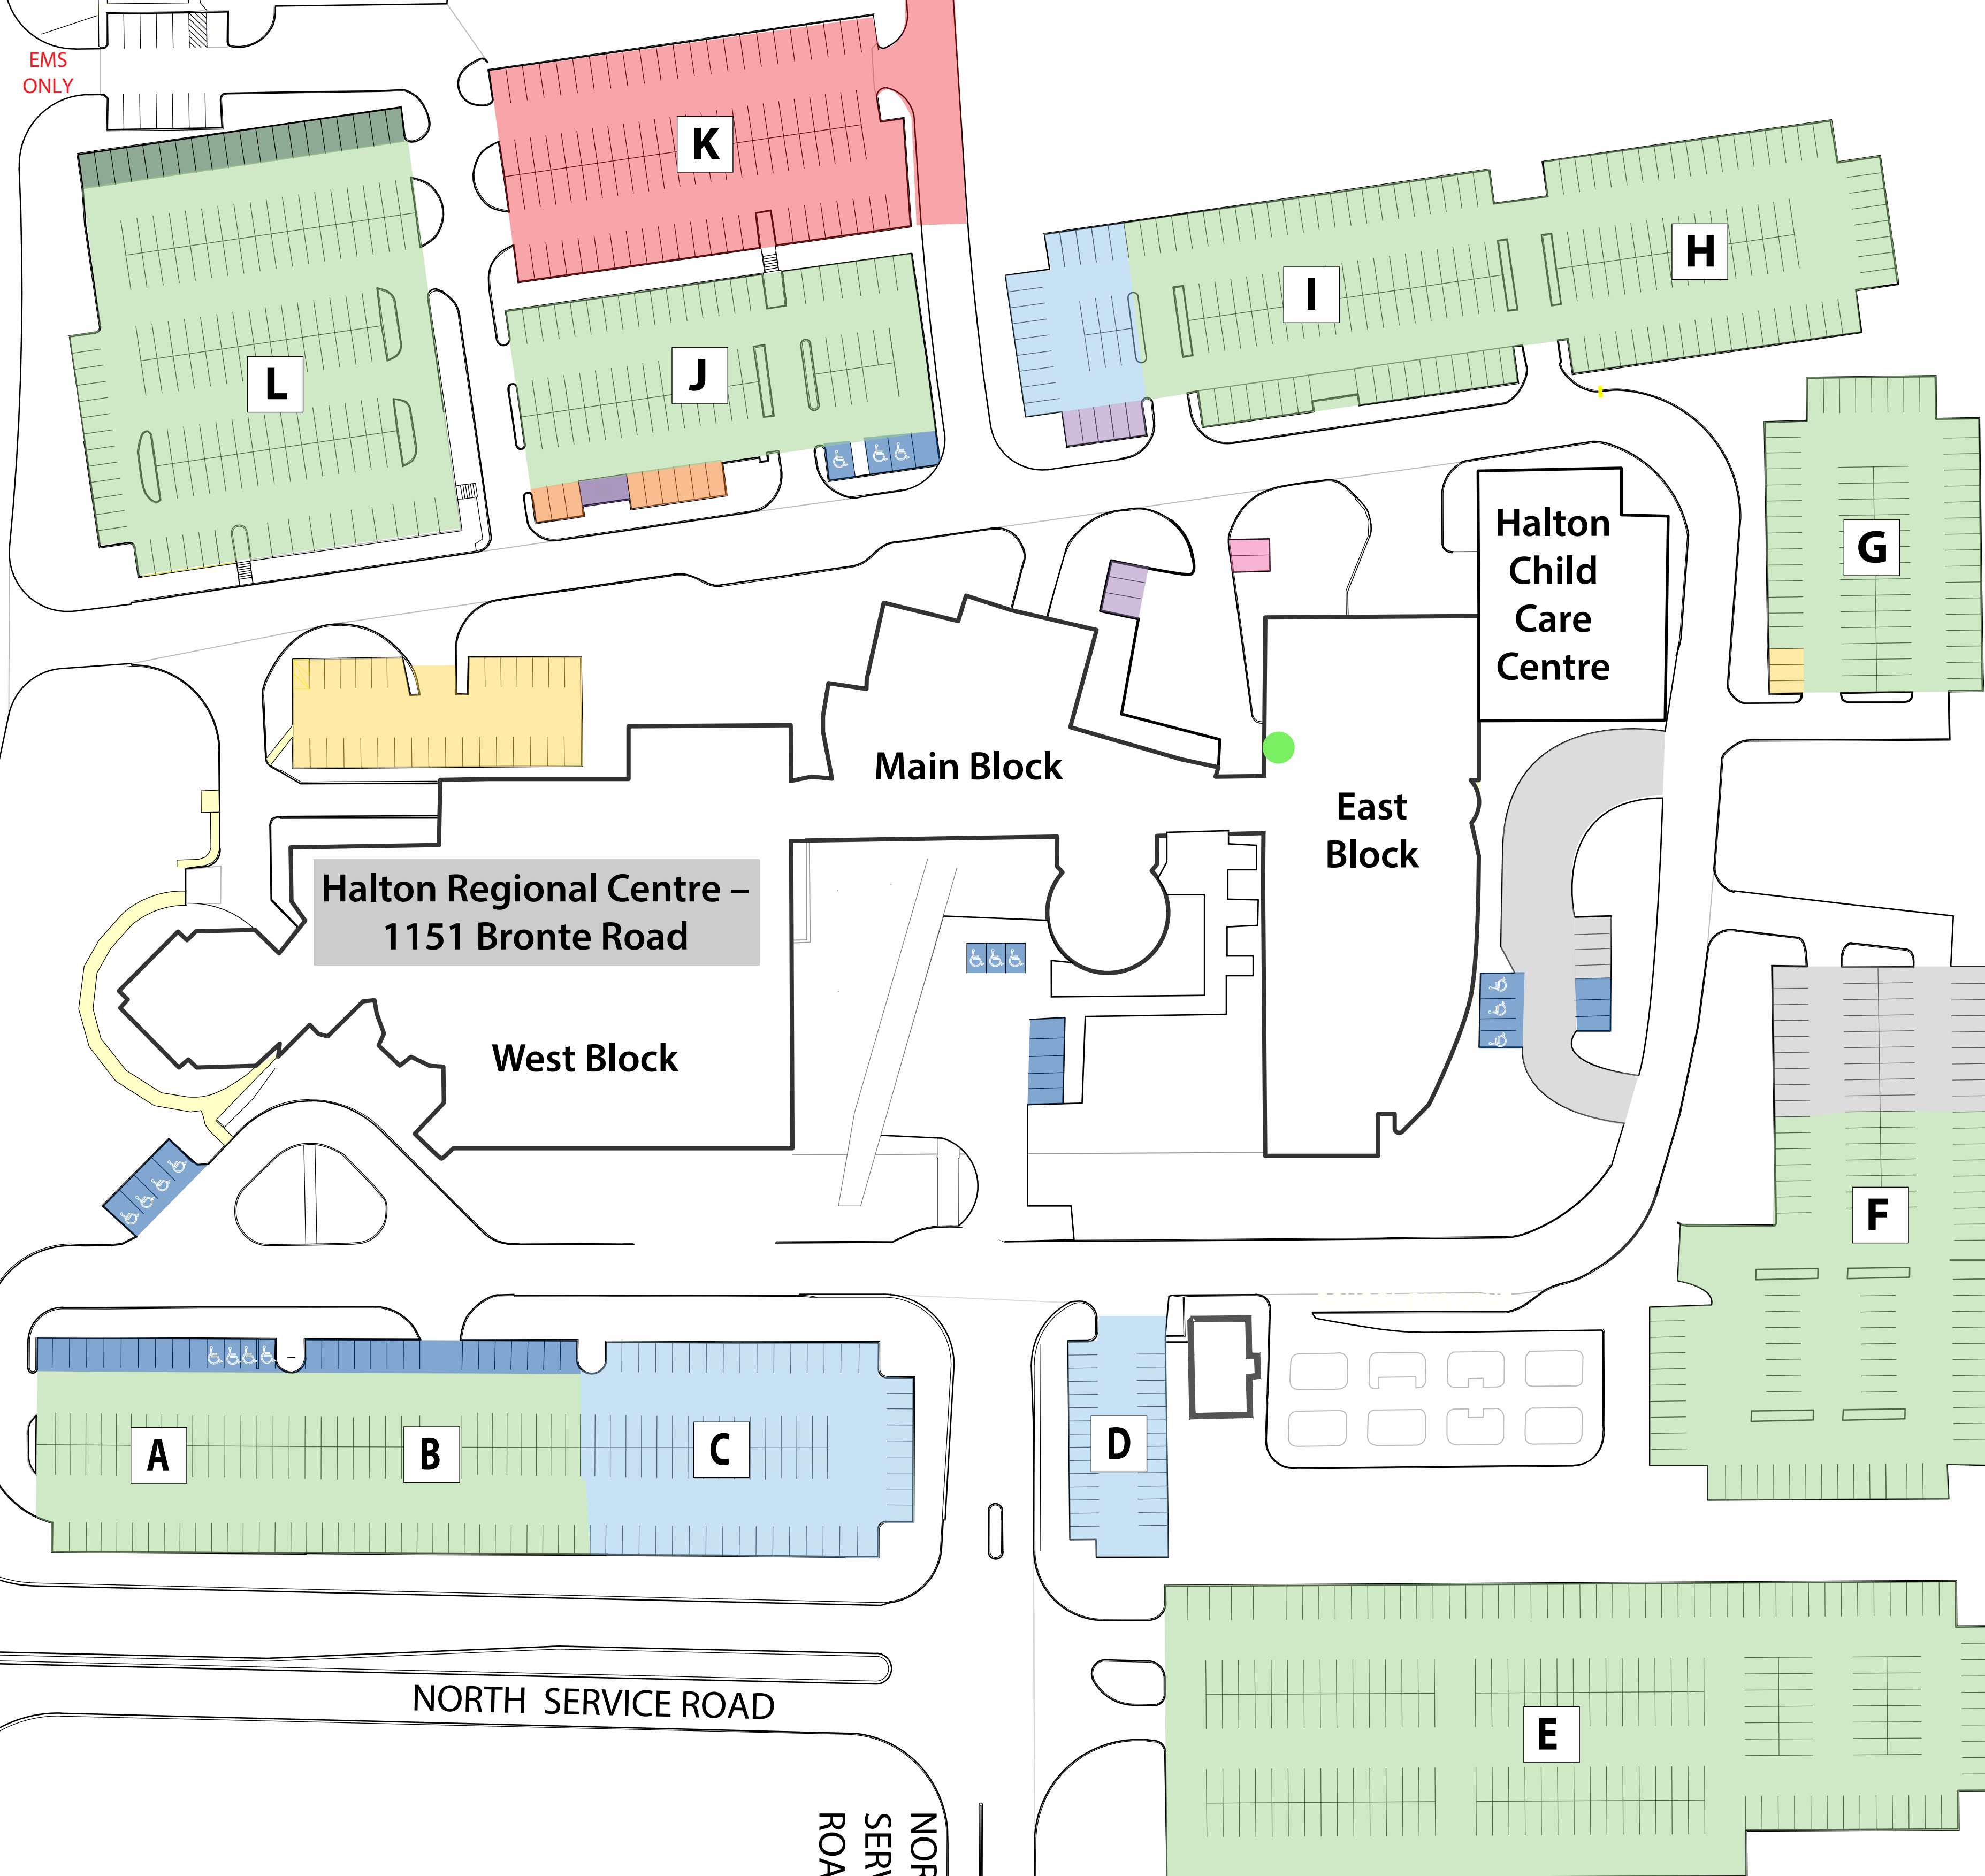

HRC Parking Map

- Visitor parking
- Parking for Health Department pick-up
- Door STM-2B
- Halton Region employees
- Designated/Reserved parking for Councillors, Commissioners, CAO
- Electrical charging/Carpool
- Accessible/Limited Mobility/Parent with Child/Other
- Motorcycle parking
- Reserved parking
- Day care area and drop-off
- Closed/No access
- Contractor parking

BRONTE ROAD (REG. RD. 25)

EMS ONLY

**Halton Regional Centre –
1151 Bronte Road**

Main Block

East Block

West Block

**Halton
Child
Care
Centre**

A

J

K

L

NORTH SERVICE ROAD

NORTH
SERVICE
ROAD